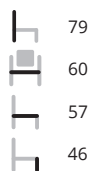

LESS WOOD FRAME HOUT

frame FA

79
60
57
46