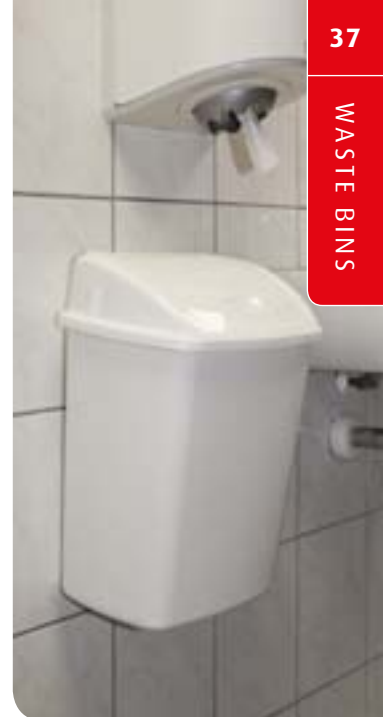

5
Top-fix waste bin
Plastic waste bin with flat Lift-lid.

Capacity:	25 ltr	50 ltr
Dimensions:	L 31, W 23.8, H 50.5 cm	L 39, W 29.8, H 66 cm
Waste bags:	●●○ 31658404 ●●● 31015603	●●○ 31658404 ●●● 31015603
Colour:	Model: Ref.nr.:	Model: Ref.nr.:
■ granite	VB 568000 3102 0539	
□ white		VB 565000 3102 1789

7
Waste bin with swing lid
Plastic waste bin with swing lid.

Capacity:	15 ltr	26 ltr	50 ltr
Dimensions:	L 23.5, W 30, H 40.5 cm	L 27.2, W 35.2, H 48 cm	L 31, W 40, H 68 cm
Waste bags:	●●○ 83012022	●●○ 31658404 ●●● 31015603	●●○ 31658404 ●●● 31015603
Optional:	Wall mounting bracket for 15 litres bin, 3105 8181	Wall mounting bracket for 26 litres bin, 3105 8198	Wall mounting bracket for 50 litres bin, 3105 8204

Colour:	Model:	Ref.nr.:	Model:	Ref.nr.:	Model:	Ref.nr.:
■ blue, cream					VB 200917	6200 9172
■ grey, black					VB 200918	6200 9189
□ white	VB 200841	6200 8410	VB 200842	6200 8427	VB 200916	6200 9370
♻️						

8
Wall mounting bracket
Wall mounting bracket for 15/26/50 litres bin.

Dimensions:	L 15.5, W 3, H 4 cm	L 20, W 3, H 4 cm	L 25, W 3, H 4 cm
Colour:	Model: Ref.nr.:	Model: Ref.nr.:	Model: Ref.nr.:
□ white	VB 058181 3105 8181	VB 058198 3105 8198	VB 058204 3105 8204
♻️