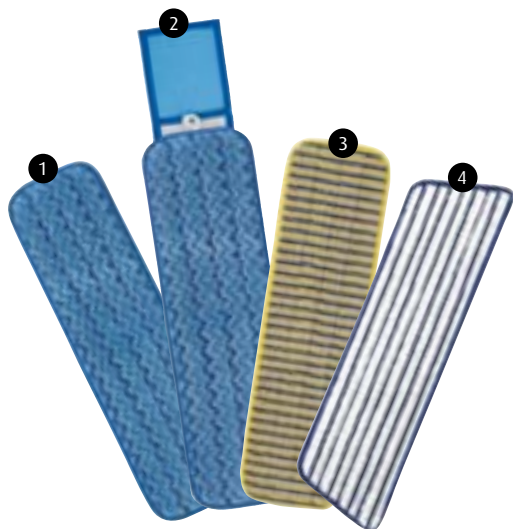

7 Hygen Quick Connect ergonomic telescopic mop holder, Rubbermaid

Aluminium telescopic mop frame equipped with unique ergonomic handle. Quick Connect mechanism ensures quick holder changing. Frame extends from 115 to 186 cm.

Dimensions:	Ø 3, H 186 cm

Colour:	Model:	Ref.nr.:
blue	VB 000760	7617 5547
green	VB 000760	7617 5554
red	VB 000760	7617 5561
yellow	VB 000760	7617 4816

8 HYGEN Quick Connect Large Extension Handle, Rubbermaid

Makes cleaning more efficient in every area of your facility. The Quick-Connect mechanism allows easy, time-saving frame exchange. Lightweight aluminium construction is safe for MRI rooms. Adjustable length from 182,9 cm to 548,6 cm.

Dimensions:	Ø 5,3, H 548,6 cm

Colour:	Model:	Ref.nr.:
yellow	VB 000775	7620 1116

9 HYGEN Quick Connect Straight Extension Handle, Rubbermaid

Makes cleaning more efficient in every area of your facility. The Quick-Connect mechanism allows easy, time-saving frame exchange. Lightweight aluminium construction is safe for MRI rooms. Adjustable length from 121,9 cm to 182,9 cm.

Dimensions:	Ø 5,3, H 182,9 cm

Colour:	Model:	Ref.nr.:
yellow	VB 182467	7618 2467

10 HYGEN Quick Connect Short Extension Handle, Rubbermaid

Makes cleaning more efficient in every area of your facility. The Quick-Connect mechanism allows easy, time-saving frame exchange. Lightweight aluminium construction is safe for MRI rooms. Adjustable length from 50,8 cm to 101,6 cm.

Dimensions:	Ø 5,1, H 101,6 cm

Colour:	Model:	Ref.nr.:
yellow	VB 000745	7618 2453