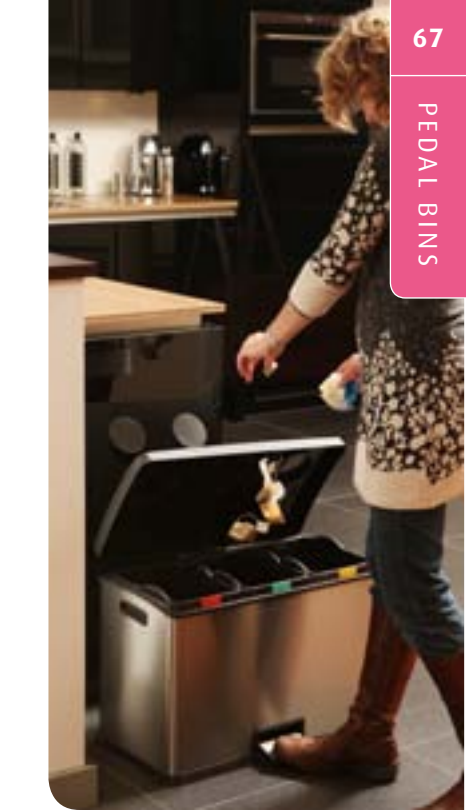

Capacity:	60 ltr	
Dimensions:	L 49.5, W 45.9, H 63.6 cm	
Waste bags:	●●○ 31658404 ●●○ 31015603	

Colour:	Model:	Ref.nr.:
■ matt s/s	VB 923860	3105 4046

1

1

Superboy, Wesco

High quality waste receptacle with plastic liner bin robust pedal mechanism. Almost noiseless closing due to the built-in damper. Thanks to its square shape, the Superboy can be placed alongside a wall or in a corner.