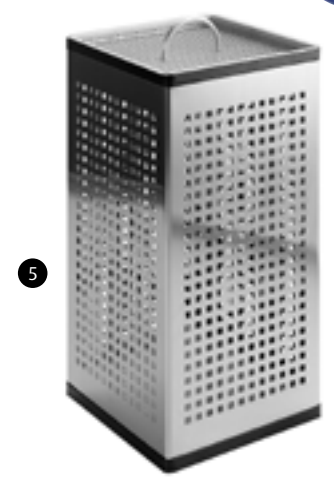

Capacity:	50 ltr	
Dimensions:	Ø 32, H 59.4 cm	
Colour:	Model:	Ref.nr.:
aluminium grey	VB 192000	3100 3631
black	VB 192000	3100 3679
blue	VB 192000	3102 6838
green	VB 192000	3102 6821
grey	VB 192000	3100 3648
red	VB 192000	3100 3655
white	VB 192000	3100 3662
yellow	VB 192000	3102 6814

5
Perforated Ash-Stand
Made from stainless steel. Comes with aluminium insert and sieve.

Dimensions:	L 30, W 30, H 60 cm	
Colour:	Model:	Ref.nr.:
s/s	VB 880100	3102 6852