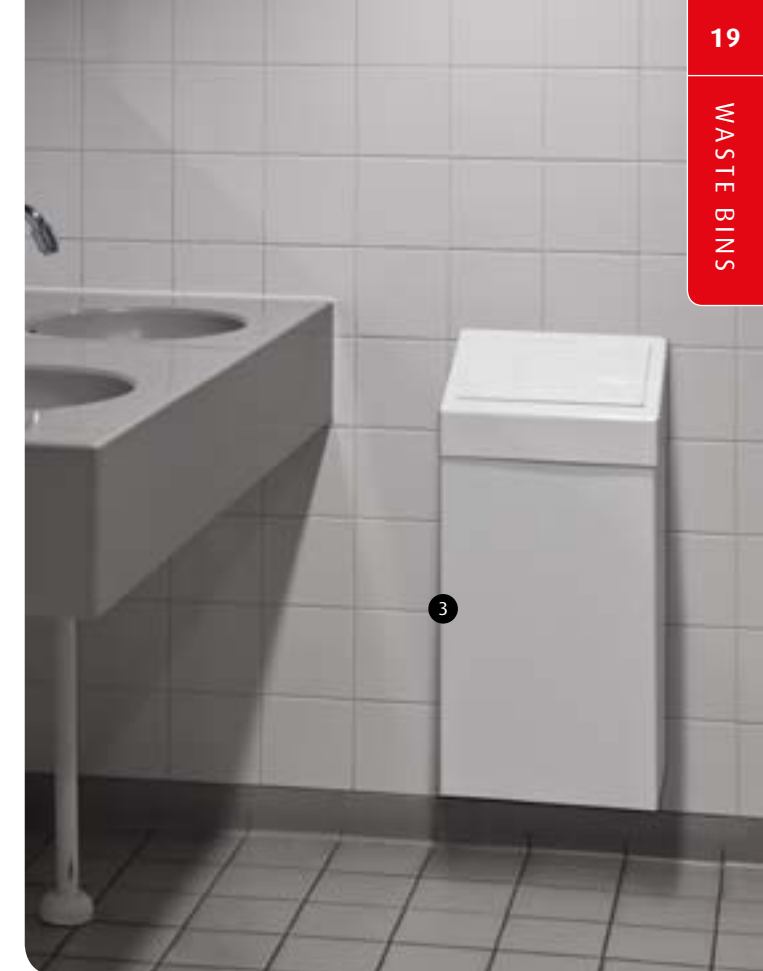

Sanitary waste bin with Hygi-Top

Sanitary waste bin made from stainless steel or powder coated aluminium. The top has a special lift lid to keep the waste out of sight. Including non-skid rubber feet. Suited for wall mounting.

Capacity:	18 ltr
Dimensions:	L 17, W 27,7, H 50 cm
Waste bags:	●●○ 48100123

Colour:	Model:	Ref.nr.:
■ matt s/s	VB 650002	3165 0002
□ white	VB 650019	3165 0019

5