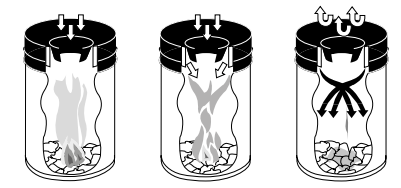

1

Aluminium design bin
Round design waste paper bin, made from aluminium. The bin is seamless and therefore liquid tight.

Capacity:	13 ltr	20 ltr		
Waste bags:	●●○ 48100123	●●○ 48100123		
Colour:	Model:	Ref.nr.:	Model:	Ref.nr.:
aluminium	VB 051328	3105 1328	VB 051335	3105 1335
🔥				

2

Design-Paperbin
Round design waste paper bin, made from powder coated steel. The bin is seamless and therefore liquid tight.

Capacity:	13 ltr	20 ltr		
Waste bags:	●●○ 48100123	●●○ 48100123		
Colour:	Model:	Ref.nr.:	Model:	Ref.nr.:
black	VB 051304	3105 1304	VB 051311	3105 1311
🔥				

3

Aluminium Safety-bin
Round self-extinguishing design waste paper bin. The bin is fully made from aluminium, is seamless and therefore liquid tight. TÜV/GS fire tested, approved and certified.

Capacity:	13 ltr	20 ltr		
Dimensions:	Ø 26, H 30.2 cm	Ø 30, H 34.2 cm		
Waste bags:	●●○ 48100123	●●○ 48100123		
Colour:	Model:	Ref.nr.:	Model:	Ref.nr.:
aluminium	VB 051489	3105 1489	VB 051496	3105 1496
🔥				

4

Design Safety-bin
Round self-extinguishing design waste paper bin. The bin is fully made from powder coated steel is seamless and therefore liquid tight. TÜV/GS fire tested, approved and certified.

Capacity:	13 ltr	20 ltr		
Dimensions:	Ø 24, H 34.1 cm	Ø 28, H 38.1 cm		
Waste bags:	●●○ 48100123	●●○ 48100123		
Colour:	Model:	Ref.nr.:	Model:	Ref.nr.:
black	VB 051465	3105 1465	VB 051472	3105 1472
🔥				

5

Self extinguishing waste paper bin s/s
Sturdy stainless steel body safety waste bin, ideal for office, industry and public areas. Fire-tested and certified TÜV/GS.