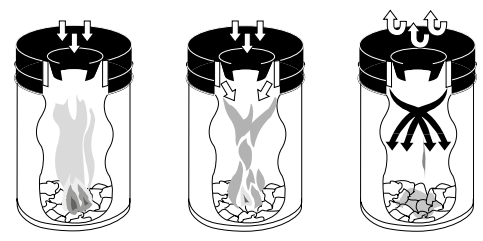

1 Self extinguishing waste paper bin
Sturdy powder coated steel body safety waste bin, ideal for industry and public areas Fire-tested and certified TÜV/GS.

Capacity:	15 ltr	20 ltr	30 ltr	50 ltr	80 ltr	110 ltr
Dimensions:	Ø 26, H 36 cm	Ø 26, H 42 cm	Ø 33.5, H 47 cm	Ø 33.5, H 63 cm	Ø 46.5, H 54 cm	Ø 47, H 72 cm
Waste bags:	●●○ 48100123	●●○ 48100123	●●○ 48100154	●●○ 31658404 ●●● 31015603	●●○ 31658442 ●●● 31658398	●●○ 31658442 ●●● 31658398
Optional:			Wall mounting bracket 30/50l, 3104 3101	Wall mounting bracket 30/50l, 3104 3101	Wall mounting bracket 80/110l, 3101 0158	Wall mounting bracket 80/110l, 3101 0158