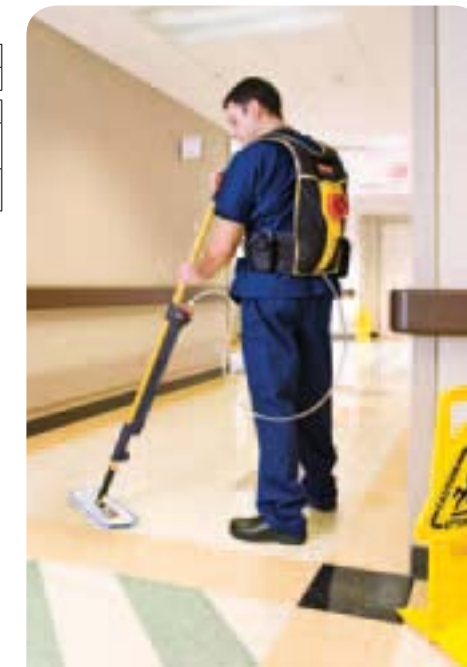

12 Flow Backpack, Rubbermaid

Backpack system for use with the Rubbermaid Pulse system (single or double frame mops). The comfortable, adjustable backpack has a capacity of 5.6L of cleaning solution for 820m2 of floor cleaning capacity. The 7.5 cm diameter opening makes refilling clean & easy. Backpack features venting channels to improve airflow and reduce moisture on back while wearing. Includes built-in pockets for MSDS sheet, water bottle and work radio/ phone.

Capacity:	5.6 ltr
Dimensions:	L 10, W 41, H 53 cm

Colour:	Model:	Ref.nr.:
■ black, yellow	VB 182909	7621 6240