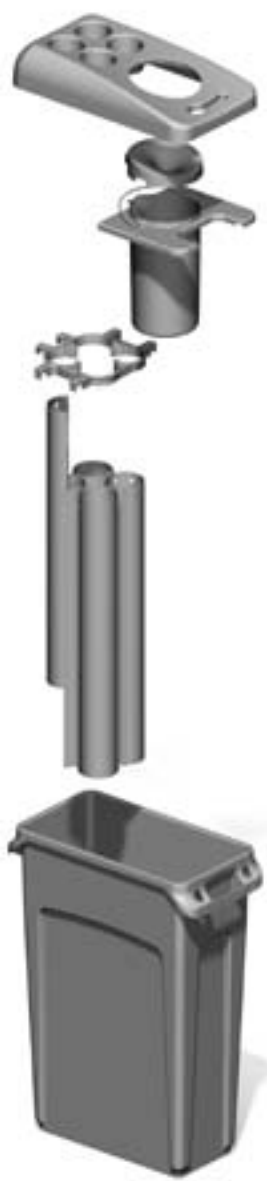

1

Slim Jim Cup'n Stack, Rubbermaid

More efficient cup disposal! Made from high-quality polypropylene. Fits on all Slim Jim containers 87L. Cup stacking system can be split for internal cleaning. Includes a reservoir with funnel top to avoid splashing. Minimal texture and large radii for easy cleaning.

Dimensions:	L 30, W 52, H 10 cm	
Colour:	Model:	Ref.nr.:
■ black	VB 002705	3104 8304

2

Slim Jim 87 litres with venting channels, Rubbermaid

Polyethylene Slim Jim container with venting channels to reduce the pull force required to lift out full waste bags. Molded handles for easy lifting and bag changing. Base grips offer better control during emptying.

Capacity:	87 ltr	
Dimensions:	L 27,9, W 55,8, H 76,2 cm	
Waste bags:	●●○ 31658442	●●● 31658398
Optional:	Several extras see pag. 152, No. 1	

Colour:	Model:	Ref.nr.:
■ beige	VB 003540-60	7618 6369
■ black	VB 003540-60	7618 6352
■ blue	VB 003540-07	7618 6383
■ green	VB 003540-07	7618 6390
■ grey	VB 003540-60	7618 6376

3

Cup-collector bin

Sturdy and heavy-duty, plastic cup-collector bin with lifting lid and plastic insert.

Capacity:	60 ltr	
Dimensions:	L 45, W 37, H 60 cm	
Waste bags:	●●○ 31658435	●●● 31030927
Optional:	Spill Tray, 1214 1001	
Colour:	Model:	Ref.nr.:
■ grey	VB 489100	3100 5086

4

Cup-collector 4x

Plastic cup-collector bin with lifting lid and including plastic coffee-cup insert (4 x Ø83 mm).

Capacity:	50 ltr	
Dimensions:	L 32,5, W 38, H 54 cm	
Waste bags:	●●○ 31658404	●●● 31015603
Colour:	Model:	Ref.nr.:
■ white	VB 804921	3100 5246

5

Cup-collector 5x

Plastic cup-collector bin with lifting lid and including plastic coffee-cup insert (5 x Ø73 mm).

Capacity:	50 ltr	
Dimensions:	L 32,5, W 38, H 54 cm	
Waste bags:	●●○ 31658404	●●● 31015603
Colour:	Model:	Ref.nr.:
■ white	VB 804920	3100 2016