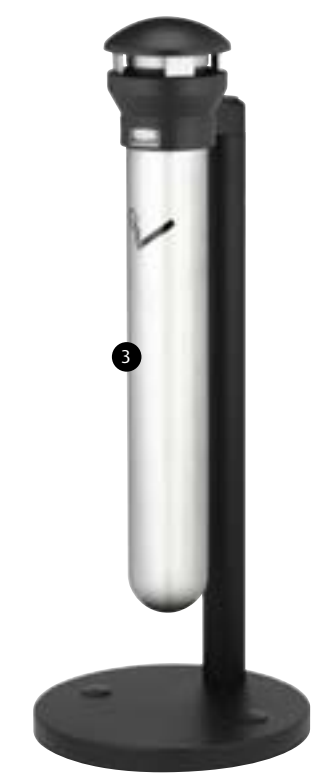

3 Ash-Tray Infinity Post-Mounted RUBBERMAID
Robust, but sophisticated styling for attractive and efficient smoking litter management. High-capacity (1.500 butts) receptacle on a post for heavy traffic areas. Stainless steel snuff plate. Weighted base and bolt-down options for added stability. 360° disposal area. Domed top for weather resistance. Made from powder coated and stainless steel.

Dimensions: Ø 40, H 100 cm		
Colour:	Model:	Ref.nr.:
■ black, Stainless Steel	VB 000931	7618 3450

5 Standing ashtray Genie Infinity, Rubbermaid
Robust, but sophisticated styling for attractive and efficient smoking litter management. High-capacity (5.000 butts) receptacle for heavy traffic areas. Stainless steel snuff plate. Weighted base and bolt-down options for added stability. 360° disposal area. Domed top for weather resistance. Made from powder coated and stainless steel.

Dimensions: Ø 33, H 100 cm		
Colour:	Model:	Ref.nr.:
■ black	VB 000933	7618 3474