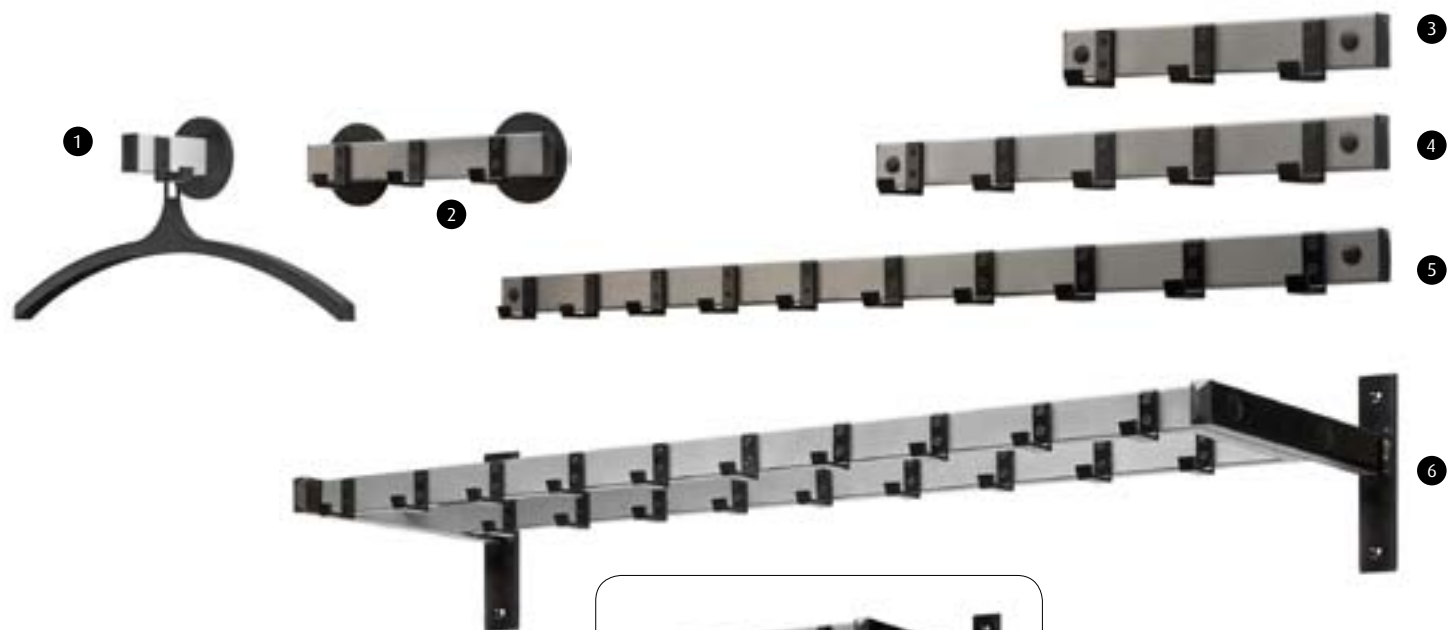

Dimensions:	L 12, W 12, H 7.5 cm
Colour:	black
Model:	VB 961150
Ref.nr.:	3101 2589

1 Magnetic wall mounted coat hanger

Strong magnetic unit with 1 nylon hook and coat hanger.

Dimensions: Ø 8, H 20 cm

Colour:	Model:	Ref.nr.:
■ black, aluminiumgrey	VB 034147	3103 4147