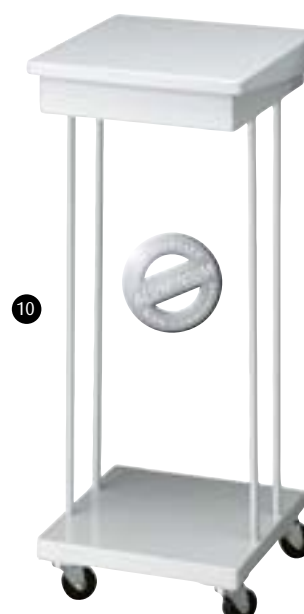

1 Outdoor Wall-mounted Sackholder

Fully made from galvanized steel and additionally finished with a high-quality powder coating. Heavy-Duty welded construction. Suitable for outdoor use. The waste bag is fixed with a elastic belt. Other colours on request. Optional: Sign Plate.

Capacity:	110 ltr
Dimensions:	Ø 40, H 15 cm
Waste bags:	●●○ 31658435 ●●● 31030927
Optional:	Sign Plate, 3165 0477 Recycle sticker set, 3104 6188

Colour:	Model:	Ref.nr.:
■ green	VB 650453	3165 0453

2 Outdoor Post-mounted Sackholder

Fully made from galvanized steel and additionally finished with a high-quality powder coating. Heavy-Duty welded construction. Suitable for outdoor use. Comes mounted on a post with foot-plate for Floor mounting. The waste bag is fixed with a elastic belt. Other colours on request. Optional: Sign Plate.

Capacity:	110 ltr
Dimensions:	L 50, W 40, H 100 cm
Waste bags:	●●○ 31658435 ●●● 31030927
Optional:	Sign Plate, 3165 0477 Recycle sticker set, 3104 6188

Colour:	Model:	Ref.nr.:
■ green	VB 054831	3105 4831

3 Outdoor Post-mounted Double Sackholder

Fully made from galvanized steel and additionally finished with a high-quality powder coating. Heavy-Duty welded construction. Suitable for outdoor use. Comes mounted on a post with foot-plate for Floor mounting. The waste bag is fixed with a elastic belt. Other colours on request. Optional: Sign Plate.

Capacity:	220 ltr
Dimensions:	L 100, W 40, H 100 cm
Waste bags:	●●○ 31658435 ●●● 31030927
Optional:	Sign Plate, 3165 0477 Recycle sticker set, 3104 6188

Colour:	Model:	Ref.nr.:
■ green	VB 650460	3165 0460

4 Sign Plate

Made from galvanized steel and additionally finished with a high-quality powder coating. Suitable for use with our Outdoor-Sackholders.