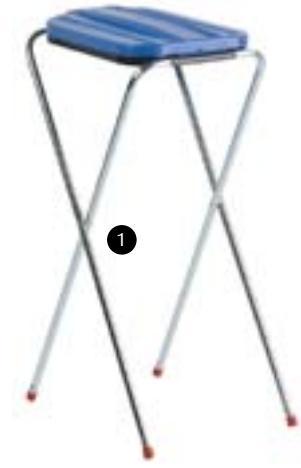

Bin Bag Stands

1 varied
2 economical

An attractively priced solution for many purposes; from foldable bag holders at the camp ground to heavy-duty models for industrial or exterior use. Can be used as a recycling station with coloured lids or waste bags.

1
Single Sack holder

Foldable bag holder made from tubular galvanized steel frame with plastic colour coded sack holders with lid.

Dimensions:	L 42, W 36, H 82 cm
Waste bags:	●●○ 31658435 ●●● 31030927

Colour:	Model:	Ref.nr.:
■ blue	VB 211001	7920 3023

2
Dual sack holder

Foldable bag holder made from tubular galvanized steel frame with 2 plastic colour coded sack holders with lid.

Dimensions:	L 42, W 66, H 82 cm
Waste bags:	●●○ 31658435 ●●● 31030927

Colour:	Model:	Ref.nr.:
■ blue, yellow	VB 211002	7911 0024

3
Triple sack holder

Foldable bag holder made from tubular galvanized steel frame with 3 plastic colour coded sack holders with lid.

Dimensions:	L 42, W 96, H 82 cm
Waste bags:	●●○ 31658435 ●●● 31030927

Colour:	Model:	Ref.nr.:
■ blue, green, yellow	VB 211003	7911 0130

4
Wall Fix Wall-mounted Bag Holder

Wall-mounted bin bag holder.

Capacity:	130 ltr
Dimensions:	L 43, W 36, H 21 cm
Waste bags:	●●○ 31658435 ●●● 31030927

Colour:	Model:	Ref.nr.:
■ green	VB 210801	7910 8014

5
EKothinks 1

Single bin bag holder consisting of a folding frame made from galvanised steel and coloured plastic lid. Lid includes a round opening with push flap.

Capacity:	130 ltr
Dimensions:	L 42, W 36, H 82 cm
Waste bags:	●●○ 31658435 ●●● 31030927

6
EKothinks 2

Double bin bag holder consisting of a folding frame made from galvanised steel and coloured plastic lid. Lid includes a round opening with push flap.

Capacity:	260 ltr
Dimensions:	L 42, W 66, H 82 cm
Waste bags:	●●○ 31658435 ●●● 31030927

7
EKothinks 3