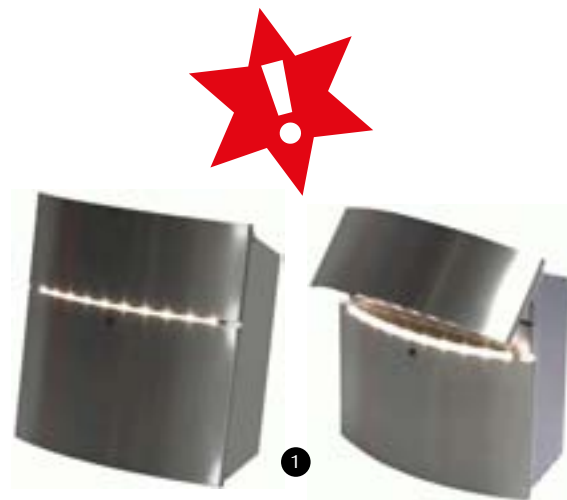

1 Mailbox with LED lighting
Elegantly designed letter box with a stainless steel front and LED lighting. The opening (37 x 3,8 cm) located under flap. Lighting is activated by a motion sensor and timer and lights the inside as well as the outside.