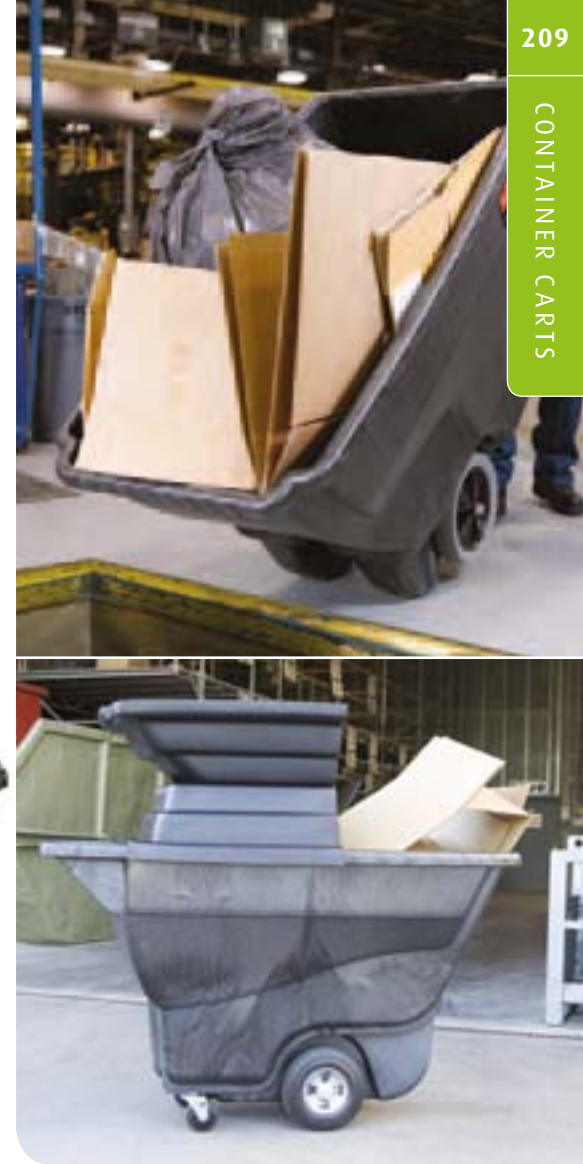

1 Mega Brute mobile waste container, Rubbermaid
Our Mega Brute Mobile Collector made from heavy duty LDPE, is highly manoeuvrable and versatile waste an linen collection and sorting system. The rear doors allow easy content removal. It secures a sack holder that flips up for easy access to the storage area. It holds also an optional 87 litres Slim Jim container for improved waste sortation and recycling. The optional lid fully covers the contents, centre hinge allows access to either end of the container. Comes with 2 fixed wheels and 2 swivel casters.

Capacity:	450 ltr	
Dimensions:	L 70, W 133, H 108 cm	
Optional:	Lid for Mega Brute mobile waste container, 7618 2651	
Colour:	Model:	Ref.nr.:
■ black	VB 000971	7618 2644

2 Lid for Mega Brute mobile waste container
Made from high-quality polyethylene. With centre hinge that allows access to either end of the Mega Brute Collector.

Dimensions:	L 76.2, W 125, H 26.7 cm	
Colour:	Model:	Ref.nr.:
■ black	VB 000972	7618 2651

3 Tilt Truck, Rubbermaid
Structural Foam Tilt Truck. Designed for general refuse collection and materials handling. Mark-resistant casters for reduced touch-up cleaning. Easy-to-clean and virtually maintenance free. Comes with 2 swivel casters and 2 fixed caster wheels. Unique handle provides excellent manoeuvring capability and safe handling. Constant force design and extra handle at the bottom allow for controlled dumping by just one person. Optional domed lid available. (Order separately).