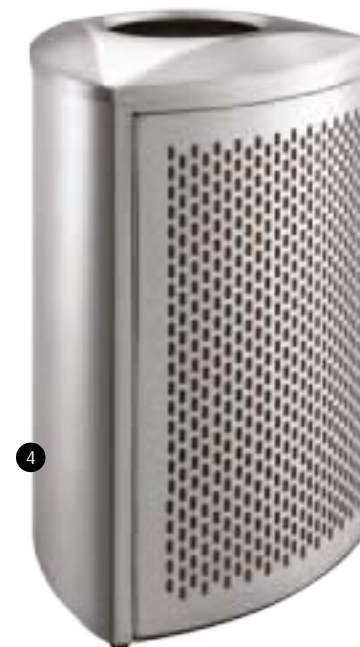

5 Triangular Design Bin 70 L

Capacity:	70 ltr	
Dimensions:	L 52, W 51.5, H 86 cm	
Waste bags:	●●○ 31658435 ●●● 31030927	

Colour:	Model:	Ref.nr.:
matt s/s	VB 667789	3166 7789