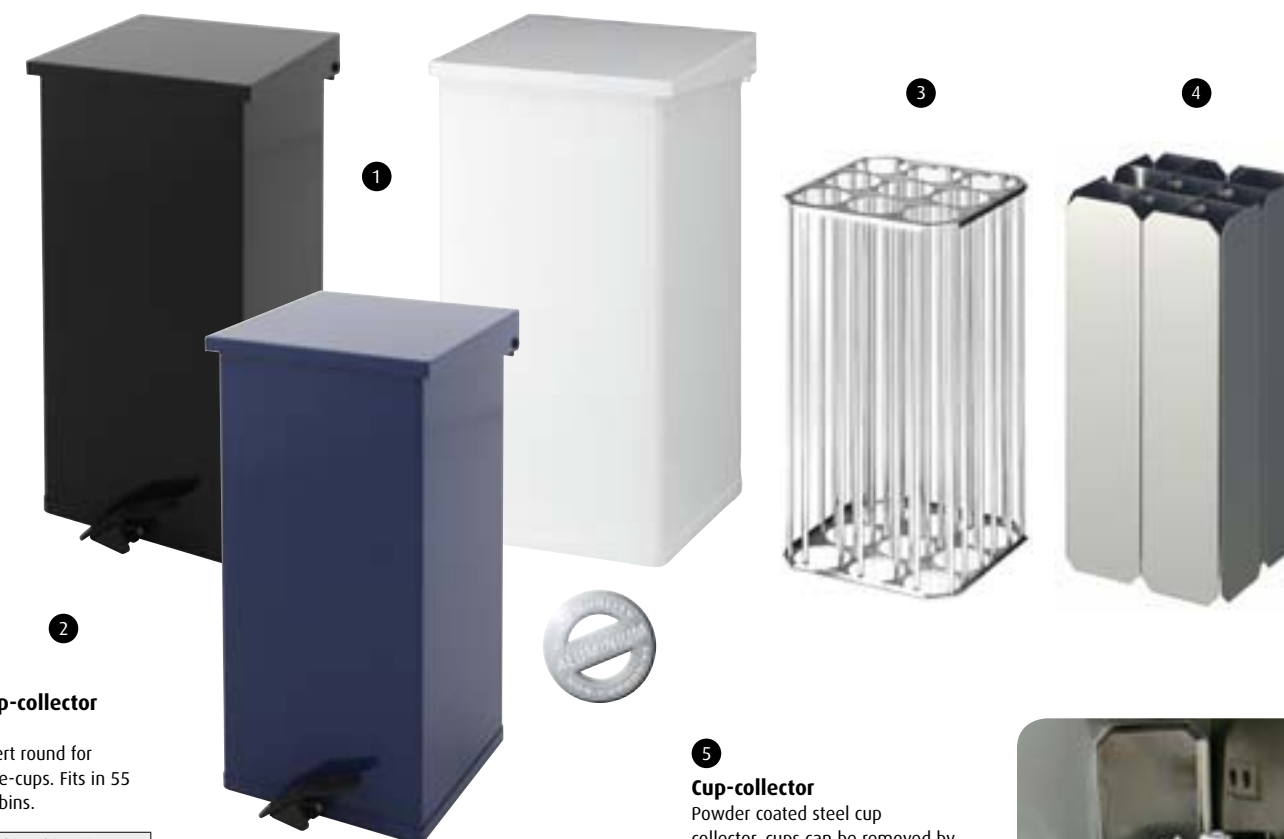

1

Carro Lift 55 litres

Top-Quality powder-coated aluminium or stainless steel waste bin with self-closing, soft-closing lift lid. Leading in corrosion resistance performance. The lid has a manually operated hold-open feature at the back. This bin is tested and approved on Fire-safety by TNO.

Capacity:	55 ltr
Dimensions:	L 30, W 30, H 60 cm
Waste bags:	●●○ 31658404 ●●● 31015603
Optional:	Wall mounting bracket, 3100 4317 Inner liner, 55 litres, 3104 2944 Dolly for 55 litres Carro, 3100 4287 Insert for Cup-collector, 3100 4638 Insert for Cup-collector round, 3100 4621

Colour:	Model:	Ref.nr.:
aluminium grey	VB 840000	3100 4249
black	VB 840000	3100 4263
blue	VB 840000	3103 3515
white	VB 840000	3100 4256
s/s	VB 840000	3100 4232

2

Carro Kick 55 litres

Top-Quality powder-coated aluminium or stainless steel pedalbin with self-closing, soft-closing lid. Leading in corrosion resistance performance. The lid has a manually operated hold-open feature at the back. This bin is Fire-safe and assists you to comply with the HACCP guidelines.

Capacity:	55 ltr
Dimensions:	L 30, W 30, H 60 cm
Waste bags:	●●○ 31658404 ●●● 31015603
Optional:	Inner liner, 55 litres, 3104 2944 Insert for Cup-collector, 3100 4638 Insert for Cup-collector round, 3100 4621

Colour:	Model:	Ref.nr.:
black	VB 900055	3100 4539
blue	VB 900055	3100 4492
white	VB 900055	3100 4522
s/s	VB 900055	3100 4515

3

Insert for Cup-collector round

Aluminium insert round for collecting coffee-cups. Fits in 55 ltr Carro waste bins.

Dimensions: L 29, W 29, H 55 cm

Colour:	Model:	Ref.nr.:
aluminium	VB 910600	3100 4621

4

Insert for Cup-collector

Aluminium insert square for collecting coffee-cups. Fits in 55 ltr Carro waste bins.

Dimensions: L 29, W 29, H 55 cm

Colour:	Model:	Ref.nr.:
aluminium	VB 910500	3100 4638

1 2 3

5