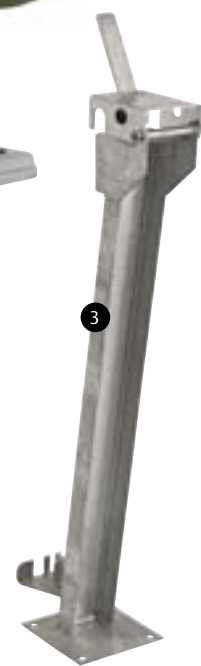

1

Wheelie Bin Container

Plastic mini-container, made from heavy duty steady High Density Polyethylene (HDPE). Resistant against Rotting, Frost, Heat, Chemicals and against aging by UV-radiation. Galvanized Steel Axle. Safety Wheels with solid Rubber tires. Conform EN 840 and RAL approval. The design is suitable for all DIN - connections.

Capacity:	120 ltr	240 ltr	360 ltr
Dimensions:	L 55.5, W 47.9, H 97.4 cm	L 73.7, W 58.3, H 107.9 cm	L 73.7, W 58.5, H 111.2 cm
Waste bags:	●●○ 31658527	●●○ 31658459 ●●● 31658503	●●○ 31658459 ●●● 31658503
Optional:		Wheelie Bin Post, 3100 7417 Electric Hydraulic Lift and Tilt Apparatus, 3100 5932 Manual-Hydraulic Lift and Tilt Apparatus, 3102 5305	

Colour:	Model:	Ref.nr.:	Model:	Ref.nr.:	Model:	Ref.nr.:
blue	VB 120000	3100 6915	VB 240000	3100 7325	VB 360000	3101 1063
brown	VB 120000	3102 7958	VB 240000	3102 7941		
green	VB 120000	3100 6939	VB 240000	3100 7363	VB 360000	3100 7790
grey	VB 120000	3100 6922	VB 240000	3100 7356	VB 360000	3100 7783
red	VB 120000	3100 6946	VB 240000	3100 7400	VB 360000	3103 3775
yellow	VB 120000	3100 6809	VB 240000	3100 7332	VB 360000	3105 2387

1

1

1

1

3

Wheelie Bin Post
Galvanised post with lock for 240 ltr wheelie bin container.

Dimensions:	L 30, W 30, H 108 cm	
Colour:	Model:	Ref.nr.:
galvanised	VB 240200	3100 7417

2

Galvanised Wheelie Bin Container 240 L

Galvanised Steel mini-container. Galvanised Steel Axle. Safety Wheels with solid Rubber tires. Conform EN 840 and RAL approval. The design is suitable for all DIN - connections.

Capacity:	240 ltr
Dimensions:	L 71.2, W 57, H 105 cm
Waste bags:	●●○ 31658459 ●●● 31658503
Optional:	Wheelie Bin Post, 3100 7417 Electric Hydraulic Lift and Tilt Apparatus, 3100 5932 Manual-Hydraulic Lift and Tilt Apparatus, 3102 5305

Colour:	Model:	Ref.nr.:
galvanised	VB 240100	3100 7424

2

3

3