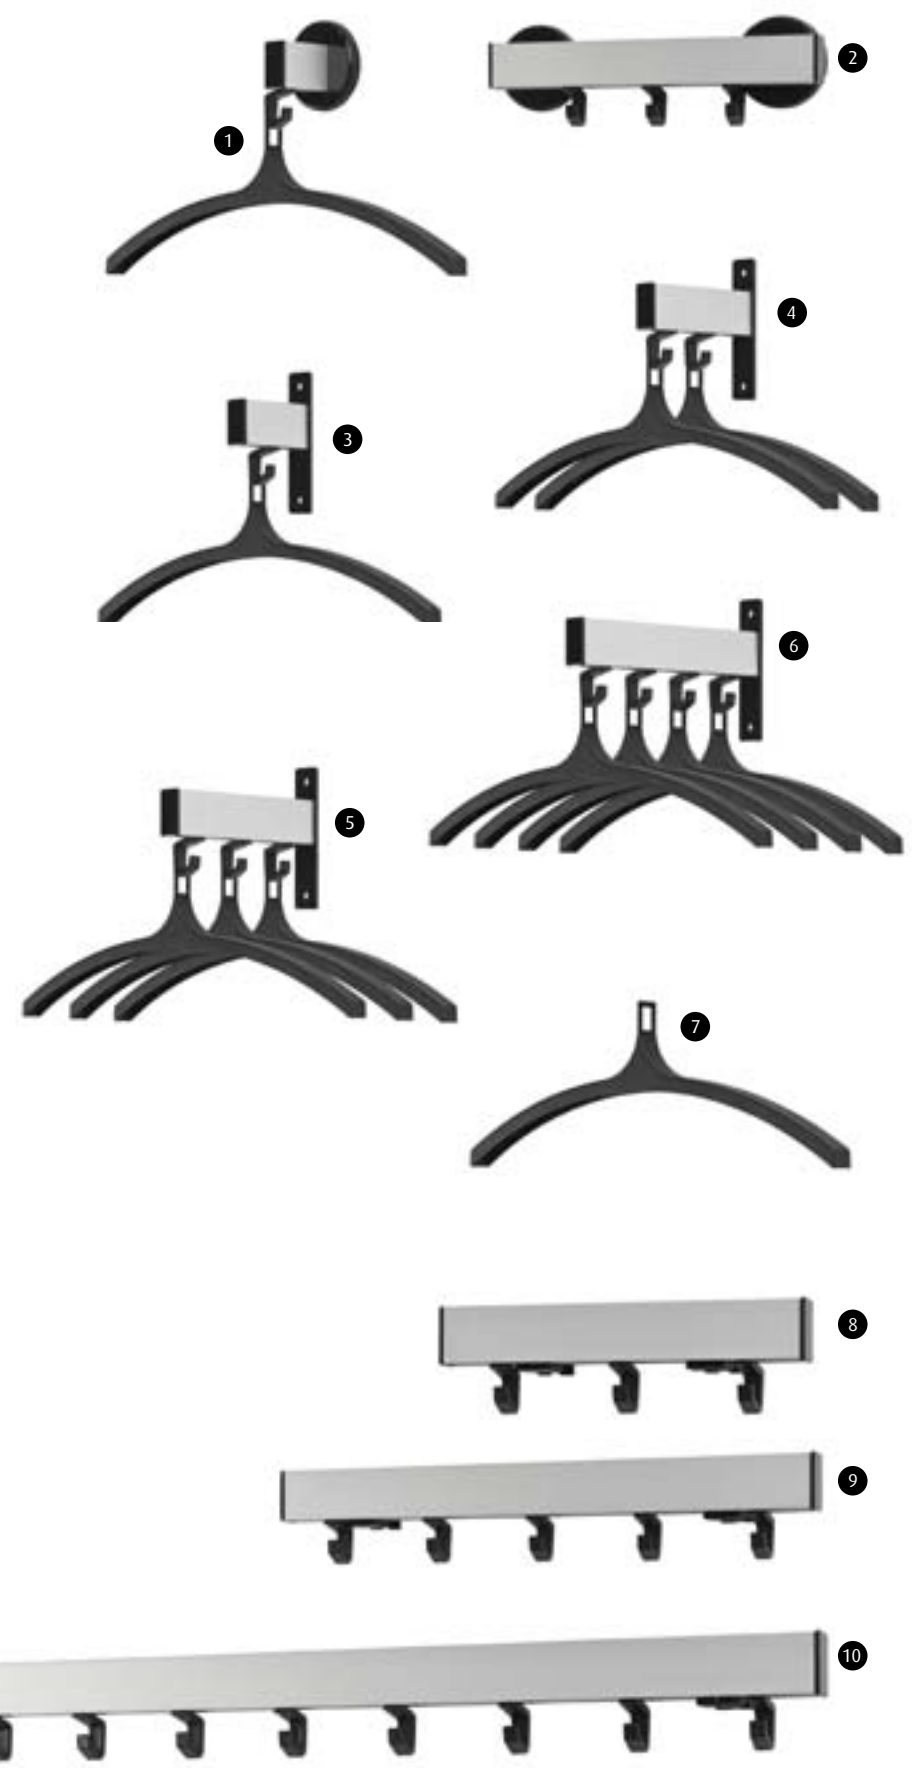

2
Magnetic wall mounted coat rack 3
Strong magnetic coat rack with 3 hooks.

Dimensions:	L 3.4, W 30, H 12 cm
Colour:	grey, black
Model:	VB 962230
Ref.nr.:	3101 9564

3
Wall mounted coat rack 1 hanger
Wall unit with 1 hook and coat hanger.

Dimensions:	L 10, W 48, H 24 cm
Colour:	grey, black
Model:	VB 961030
Ref.nr.:	3101 2473

4
Wall mounted coat rack 2 hangers
Wall unit with 2 hooks and coat hangers.

Dimensions:	L 16, W 48, H 24 cm
Colour:	grey, black
Model:	VB 961020
Ref.nr.:	3101 2459

5
Wall mounted coat rack 3 hangers
Wall unit with 3 hooks and coat hangers.

Dimensions:	L 22, W 48, H 24 cm
Colour:	grey, black
Model:	VB 961010
Ref.nr.:	3101 2442

6
Wall mounted coat rack 4 hangers
Wall unit with 4 hooks and coat hangers.

Dimensions:	L 28, W 4, H 16 cm
Colour:	grey, black
Model:	VB 961000
Ref.nr.:	3101 2435

7
Coat hanger for coat racks
Plastic black coat hanger. For all coat racks.

Dimensions:	L 48.2, W 15.5, H 2.9 cm
Colour:	black
Model:	VB 961090
Ref.nr.:	3101 2527

8
Wall mounted coat rack 3 hooks
Wall coat rack with 3 coat hooks.

Dimensions:	L 6, W 30, H 9 cm
Colour:	grey, black
Model:	VB 961110
Ref.nr.:	3101 2541

9
Wall mounted coat rack 3 hooks
Wall coat rack with 3 coat hooks.

Dimensions:	L 6, W 30, H 9 cm
Colour:	grey, black
Model:	VB 961100
Ref.nr.:	3101 2534

10
Wall mounted coat rack 10 hooks
Wall coat rack with 10 coat hooks.

Dimensions:	L 6, W 50, H 9 cm
Colour:	grey, black
Model:	VB 961120
Ref.nr.:	3101 2558

9
Wall mounted coat rack 5 hooks
Wall coat rack with 5 coat hooks.

Dimensions:	L 6, W 50, H 9 cm
Colour:	grey, black
Model:	VB 961120
Ref.nr.:	3101 2558

10
Wall mounted coat rack 10 hooks
Wall coat rack with 10 coat hooks.

Dimensions:	L 6, W 100, H 9 cm
Colour:	grey, black
Model:	VB 961100
Ref.nr.:	3101 2534

11
Single sided coat rack
Free standing single sided coat rack with 19 hooks, Designed for placing against a wall. Optional: Coat hangers for outer hooks, wheel set and umbrella rack.

Dimensions:	L 31, W 112, H 171 cm
Optional:	Coat hanger for coat racks, 3101 2527 Set of wheels, 3101 2589 Umbrella rack, 3101 2497
Colour:	grey, black
Model:	VB 961130
Ref.nr.:	3101 2565

12
Double sided coat rack 38 hooks
Free standing double sided coat rack with 38 hooks, can be approached from both sides. Optional: Coat hangers for outer hooks, wheel set and umbrella rack.

Dimensions:	L 57, W 112, H 171 cm
Optional:	Coat hanger for coat racks, 3101 2527 Set of wheels, 3101 2589 Umbrella rack, 3101 2497
Colour:	grey, black
Model:	VB 961160
Ref.nr.:	3101 2596

13
Wall mounted coat rack 19 hooks
Wall coat rack with 19 coat hooks and hat rack. Coat hangers can be hung on the front row (order separately).

Dimensions:	L 35, W 101, H 16 cm
Optional:	Coat hanger for coat racks, 3101 2527
Colour:	grey, black
Model:	VB 961050
Ref.nr.:	3101 2480

14
Umbrella rack
Umbrella rack for coat racks VB 961130 and VB 961160. Comes with drip tray.

Dimensions:	L 9, W 100, H 6 cm
Colour:	grey
Model:	VB 961060
Ref.nr.:	3101 2497

15
Set of wheels
Set of 4 plastic caster wheels for coat rack sets VB 961130 and VB 961160.

Dimensions:	L 12, W 12, H 7.5 cm
Colour:	black
Model:	VB 961150
Ref.nr.:	3101 2589