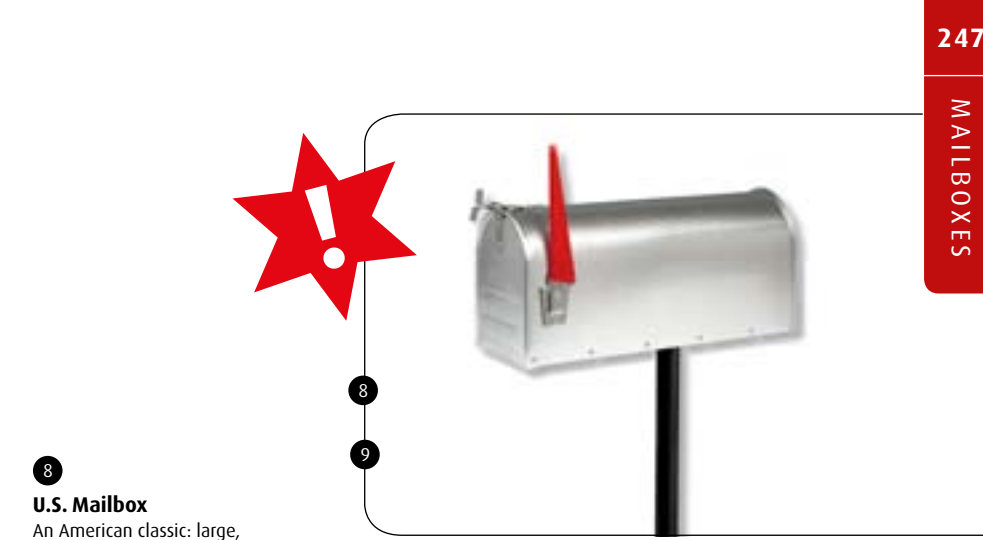

1 Mailbox Potsdam
Rear-access mailbox made from galvanised steel with mail opening (33.3 x 3.4 cm) on the street side making it ideal for installing at the top of a gate or fence. Can be modified for use as a mail collection receptacle on the interior side of a front door.

Capacity:	11.7 ltr
Dimensions:	L 10, W 36.2, H 32.2 cm
Colour:	Model: Ref.nr.:
■ brown	VB 204801 8220 4801
□ white	VB 204900 8220 4900

4 Mailbox Magdeburg
Deep mailbox made from galvanised steel with opening under the protective lid. (opening : 25 x 3.3cm). Includes name plate holder.

Capacity:	13.7 ltr
Dimensions:	L 11.5, W 30.1, H 39.6 cm
Colour:	Model: Ref.nr.:
■ black	VB 289501 8228 9501
□ white	VB 289600 8228 9600

2 Mailbox Borkum
Rear-access mailbox made from stainless steel with mail opening (33.3 x 3.4 cm) on the street side making it ideal for installing at the top of a gate or fence. Can be modified for use as a mail collection receptacle on the interior side of a door.

Capacity:	11.7 ltr
Dimensions:	L 10, W 36.2, H 32.2 cm
Colour:	Model: Ref.nr.:
■ s/s	VB 202005 8220 2005

5 Universal Pole
Universal mailbox poles (2 units) made from stainless steel with special, pre-bored holes. Blind assembly protects against theft. Poles can be shortened and/or set in concrete.

Dimensions:	Ø 3.2, H 150 cm
Colour:	Model: Ref.nr.:
■ s/s	VB 003008 8200 3008

3 Mailbox 'Amsterdam'
Large steel mailbox with protective lid. With cylinder lock.

Capacity:	14 ltr
Dimensions:	L 37.7, W 11.5, H 32 cm
Colour:	Model: Ref.nr.:
■ blue	VB 440867 8220 1305

6 Mailbox Comfort
Extra deep mailbox made from galvanised steel with opening under lid (opening: 33.2 x 3.2 cm). Includes inside light and door restraint making content retrieval easy and safe.

Capacity:	19.1 ltr
Dimensions:	L 14.8, W 38, H 34 cm
Colour:	Model: Ref.nr.:
■ black	VB 041406 8204 1406
□ silver	VB 041505 8204 1505
□ white	VB 041208 8204 1208

7 Mailbox Holiday
Striking mailbox made from galvanised steel. Opening 26.2 x 3.8 cm. Includes name plate holder.

Capacity:	13.8 ltr
Dimensions:	L 13.5, W 39, H 35.7 cm
Colour:	Model: Ref.nr.:
■ black	VB 611807 8261 1807
□ white	VB 611906 8261 1906

8 U.S. Mailbox
An American classic: large, attention-getting mailbox made from aluminium with front flap and red flag. Pole provided separately.

Capacity:	18 ltr
Dimensions:	L 48, W 17, H 22 cm
Optional:	Pole for U.S. Mailbox, 8218 6503
Colour:	Model: Ref.nr.:
■ aluminium	VB 186305 8218 6305

9 Pole for U.S. Mailbox
Stainless steel pole for the U.S.A. mailbox.

Dimensions:	Ø 3, H 150 cm
Colour:	Model: Ref.nr.:
■ black	VB 186503 8218 6503

10 Wall mounted mailbox, h 44,5 cm
Wall mounted mailbox. Throw in opening is protected under the lid, including name plate holder.

Dimensions:	L 32.5, W 16, H 44.5 cm
Colour:	Model: Ref.nr.:
■ anthracite	VB 440350 3103 5878
■ blue	VB 440350 3102 4940
■ green	VB 440350 3102 4957

11 Wall mounted mailbox, h 40 cm
Wall mounted mailbox with cylinder lock. The opening (25 x 4 cm) is protected under the lid.