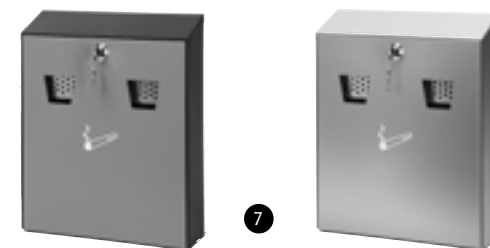

Rubbermaid
Commercial Products

1

2

3

1

GroundsKeeper, Rubbermaid

All-weather solution to an unsightly environmental problem. Made from Polyethylene and with galvanized steel inner liner. Offers ash- and cigarette-butt concealment and odour control. High-capacity (500 butts). The powder coated steel base plate adds weight for stability and can be fitted to the floor. Optional Security Kit for the inner liner available (VB 000929). Also available: Weight ring for stability (VB 006284)

Dimensions:	L 31.1, W 31.1, H 100.1 cm
Optional:	Weight Ring, Rubbermaid, 7616 2745

Colour:	Model:	Ref.nr.:
■ beige	VB 002570	7616 6859
■ black	VB 002570	7616 6873

2

Weight Ring, Rubbermaid

Made from powder coated steel.

Dimensions:	L 31.8, W 31.8, H 2.5 cm

Colour:	Model:	Ref.nr.:
■ black	VB 006284	7616 2745

3

GroundsKeeper Tuscan, Rubbermaid

Combines clean good looks with easy maintenance. Made from Polyethylene and with galvanized steel inner liner. Offers ash- and cigarette-butt concealment and odour control. High-capacity (600 butts). Can be fitted to the floor. Optional Security Kit for the inner liner available (VB 000929).

Dimensions:	L 35.7, W 35.7, H 102.9 cm
Optional:	Safety set for Tuscan, Rubbermaid, 7617 3130

Colour:	Model:	Ref.nr.:
■ beige	VB 000930	7617 3048
■ black	VB 000930	7617 3055

4

Safety set for Tuscan, Rubbermaid

Security Safety-Kit and Floor-fixing kit. Including stainless steel cable lock to protect the inner liner against theft.

Colour:	Model:	Ref.nr.:
□ -	VB 000929	7617 3130

5

Wall mounted ashtray with rain-cover

High capacity (300 butts) wall mounted outdoor ashtray. Made from powder coated steel or stainless steel. Comes with galvanized steel inner liner. Easy emptying by opening front panel with the cylinder lock key.