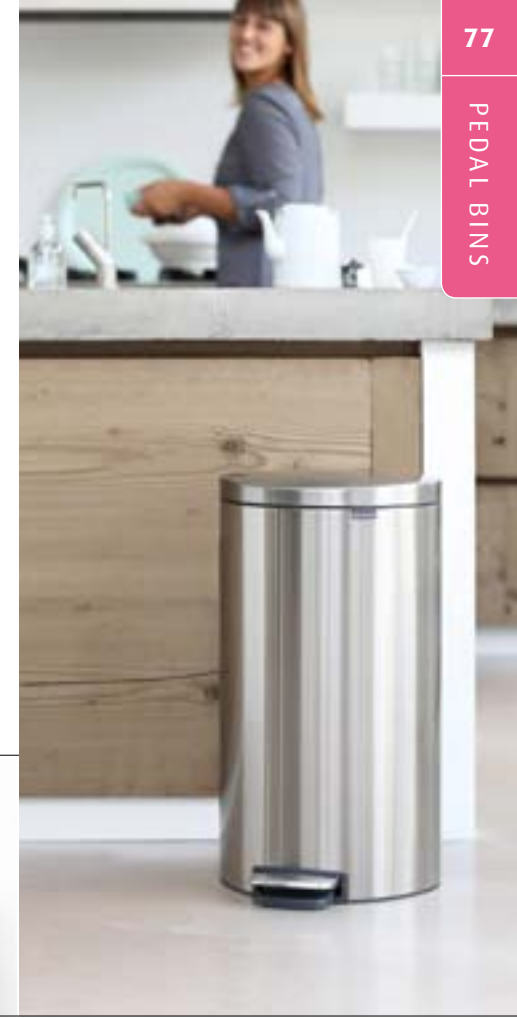

1

FlatBack Pedal Bin, Brabantia

Space-saving pedal bin with Silent lid mechanism and a plastic inner bucket. Thanks to its special hinges and soft belt handle this bin can be placed by a wall or cabinet without loss of extra floor space or fear of scratching neighboring surfaces.

Capacity:	30 ltr	40 ltr		
Dimensions:	L 31, W 37.5, H 66 cm	L 34, W 43.5, H 66 cm		
Waste bags:	●●○ 55246265	●●○ 55371547		
Colour:	Model:	Ref.nr.:	Model:	Ref.nr.:
■ matt s/s	VB 482007	5548 2007	VB 482021	5548 2021

2

Pedal Bin Silent, Brabantia

Round pedal bin with Silent lid. Comes with plastic inner liner.

Capacity:	12 ltr	20 ltr	30 ltr	45 ltr				
Dimensions:	L 25, W 35, H 40 cm	L 25, W 35, H 66 cm	L 29.5, W 39.5, H 66 cm	L 49, W 37, H 68.5 cm				
Waste bags:	●●○ 55245343	●●○ 55245305	●●○ 55246265	●●○ 55371547				
Colour:	Model:	Ref.nr.:	Model:	Ref.nr.:	Model:	Ref.nr.:	Model:	Ref.nr.:
■ matt black, matt s/s	VB 478109	5547 8109	VB 478567	5547 8567	VB 478826	5547 8826		
■ matt s/s FPP	VB 478161	5547 8161	VB 478628	5547 8628	VB 478888	5547 8888	VB 424205	5542 4205
□ white	VB 478024	5547 8024	VB 478505	5547 8505	VB 478741	5547 8741		
■ s/s	VB 478123	5547 8123	VB 478581	5547 8581	VB 478840	5547 8840	VB 428425	5542 8425