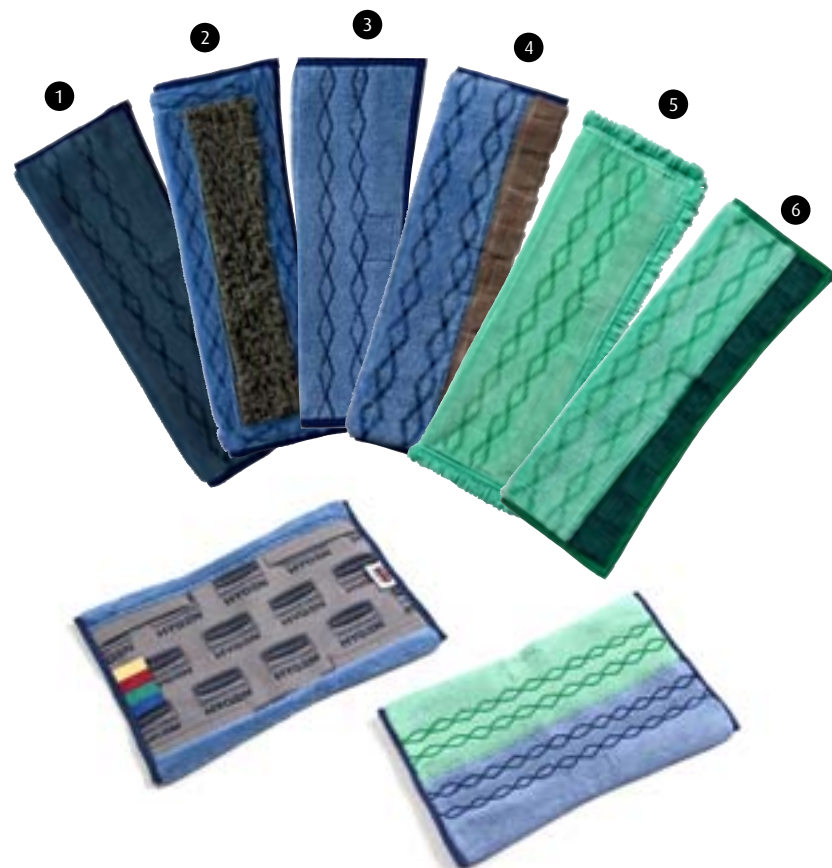

Double-Sided Microfibre Mop

This superior durability microfibre mop is especially designed for usage with the Rubbermaid HYGEN clean water system and offers best cost-in-use. Clean floors 45% better than sting mops. Best-in-class microfibre design provides consistent, streak-free coverage. Double-Sided design covers up to 45 m2 with one wring. Colour-coded ribbons help the user manage cross contamination.

1 Double-Sided General Purpose Microfibre Mop, Rubbermaid

Green side for dust mopping, blue side for damp mopping. Suited for smooth surfaces such as Linoleum and marble.

Colour:	Model:	Ref.nr.:
■ blue	VB 212386	7621 2386

Dimensions:	L 30.5, W 44.5, H 1.3 cm

2 Double-Sided Rough Surface Microfibre Mop, Rubbermaid

Suited for textured surfaces such as ceramic tile, natural stone and terrazo.

Dimensions:	L 30.5, W 44.5, H 1.3 cm

Colour:	Model:	Ref.nr.:
■ blue, grey	VB 212447	7621 2447

3 Double-Sided Mop Plus, Rubbermaid

Suited for smooth surfaces such as Linoleum and marble.

Dimensions:	L 30.5, W 44.5, H 1.3 cm

Colour:	Model:	Ref.nr.:
■ blue	VB 212409	7621 2409

4 Double-Sided High-Absorbency Mop Plus, Rubbermaid

Suited for smooth surfaces such as Linoleum and marble.

Dimensions:	L 30.5, W 44.5, H 1.3 cm

Colour:	Model:	Ref.nr.:
■ blue	VB 212454	7621 2454

5 Double-Sided Microfibre Dust Mop with Fringe, Rubbermaid

Suited for smooth surfaces such as Linoleum and marble.

Dimensions:	L 35.6, W 49.5, H 1.3 cm

Colour:	Model:	Ref.nr.:
■ green	VB 212423	7621 2423

6 Double-Sided Microfibre Dust Mop, Rubbermaid

Suited for smooth surfaces such as Linoleum and marble.

Dimensions:	L 30.5, W 44.5, H 1.3 cm

Colour:	Model:	Ref.nr.:
■ green	VB 212430	7621 2430

7 Pulse, Rubbermaid