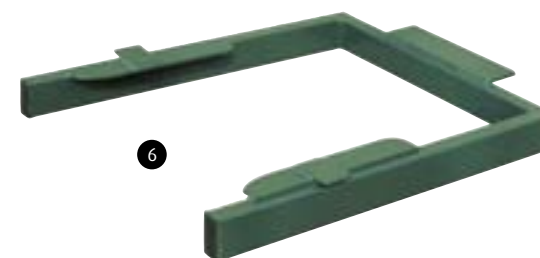

Dimensions:	L 70, W 70, H 8 cm
--------------------	--------------------

Colour:	Model:	Ref.nr.:
green	VB 970090	3102 7033

7

Roll-Box

Practical-use mini-container with telescopic pullhandle for easy transportation. Made from special developed injection molded plastic. Integrated wheels and hinged lid with handgrip. Rotting-, heat-, frost-, UV- and chemical resistant. Specially developed DIN Lifting-comb (matches the lifting-comb of the VB 120000).