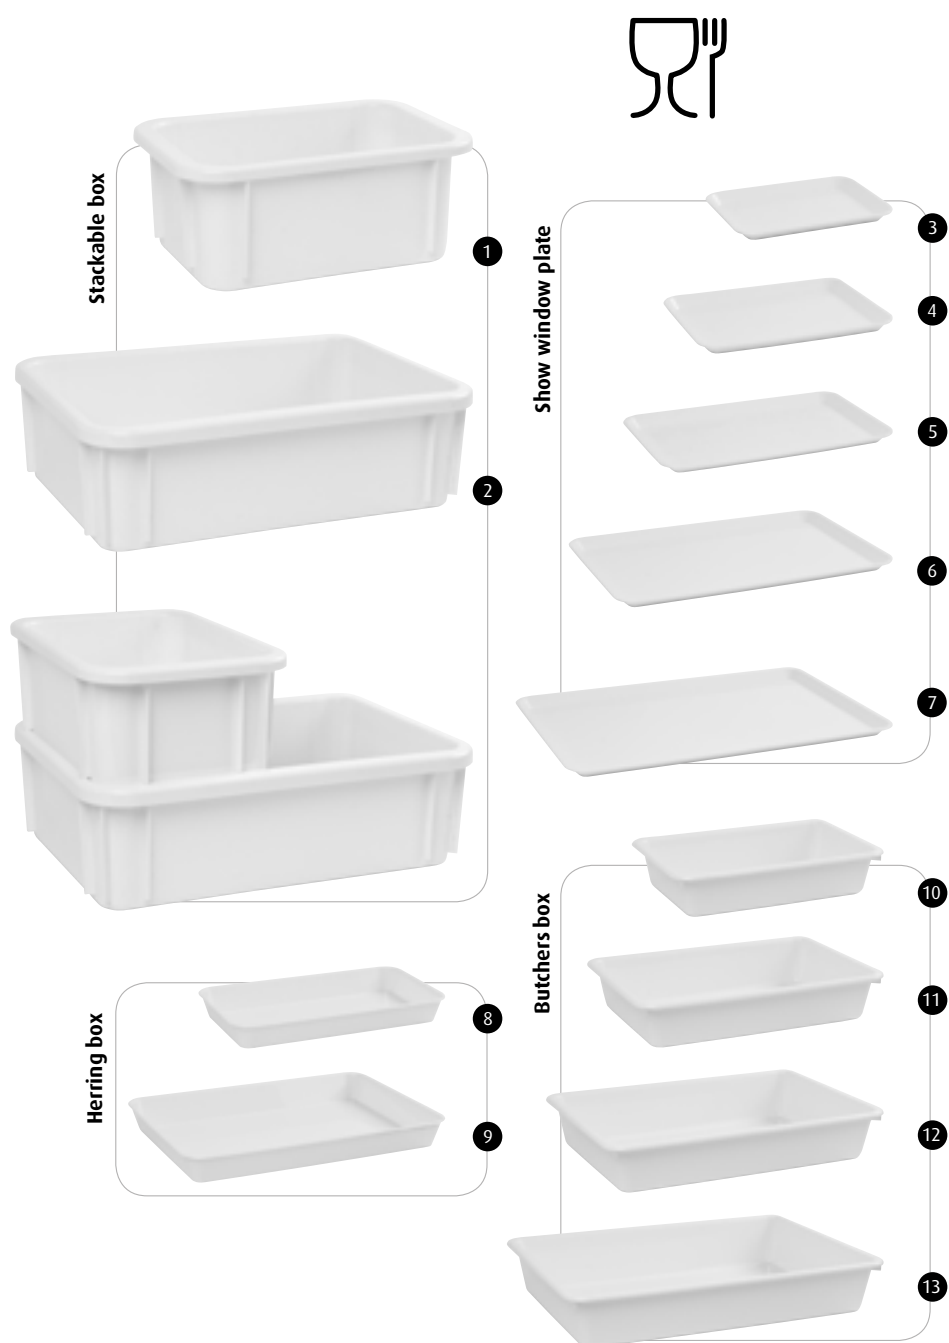

Butchers box

Butchers box made from high impact polystyrene. FDA compliant so suitable for use in food processing.

10 Minimum order quantity: 12 pcs

Capacity:	5 ltr	
Dimensions:	L 33, W 22, H 7 cm	
Colour:	Model:	Ref.nr.:
☐ white	VB 039050	3103 9050

11 Minimum order quantity: 6 pcs

Capacity:	6 ltr	
Dimensions:	L 38, W 26, H 7 cm	
Colour:	Model:	Ref.nr.:
☐ white	VB 039067	3103 9067

12 Minimum order quantity: 6 pcs

Capacity:	10 ltr	
Dimensions:	L 43, W 31, H 8 cm	
Colour:	Model:	Ref.nr.:
☐ white	VB 040780	3104 0780

13 Minimum order quantity: 6 pcs

Capacity:	13 ltr	
Dimensions:	L 49, W 35, H 8 cm	
Colour:	Model:	Ref.nr.:
☐ white	VB 040797	3104 0797

14 **Microwave box 2 compartments**

Oval microwave box with 2 compartments and lid, set of 2 pieces. Minimum order quantity: 12.

Dimensions:	L 23.5, W 18, H 7 cm	
Colour:	Model:	Ref.nr.:
☐ white, transparent	VB 661884	2908 8426

15 **Microwave box**

Oval microwave box with lid, set of 2 pieces. Minimum order quantity: 12.

Dimensions:	L 25.5, W 18, H 6 cm	
Colour:	Model:	Ref.nr.:
☐ white, transparent	VB 661886	2908 8624