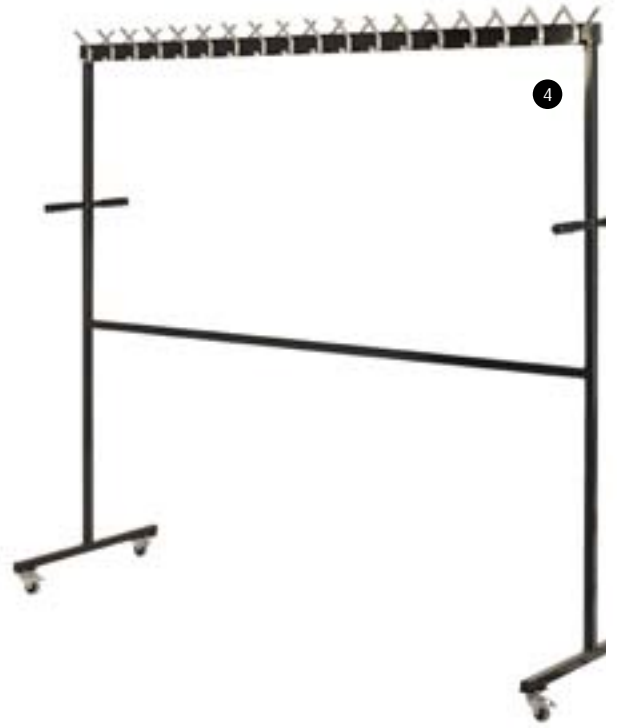

4
Mobile coat rack
Double sided coat rack with 18 double hooks on each side. Equipped with 4 caster wheels with brake. With handles for transport ease.

Dimensions:	L 196, W 61, H 173 cm	
Colour:	Model:	Ref.nr.:
☐ black	VB 200600	3102 4278

5
Coat rack with bench
Steel free standing coat rack with 9 double hooks and wooden bench. Must be wall mounted.

Dimensions:	L 160, W 40, H 180 cm	
Colour:	Model:	Ref.nr.:
☐ black	VB 200500	3102 4261