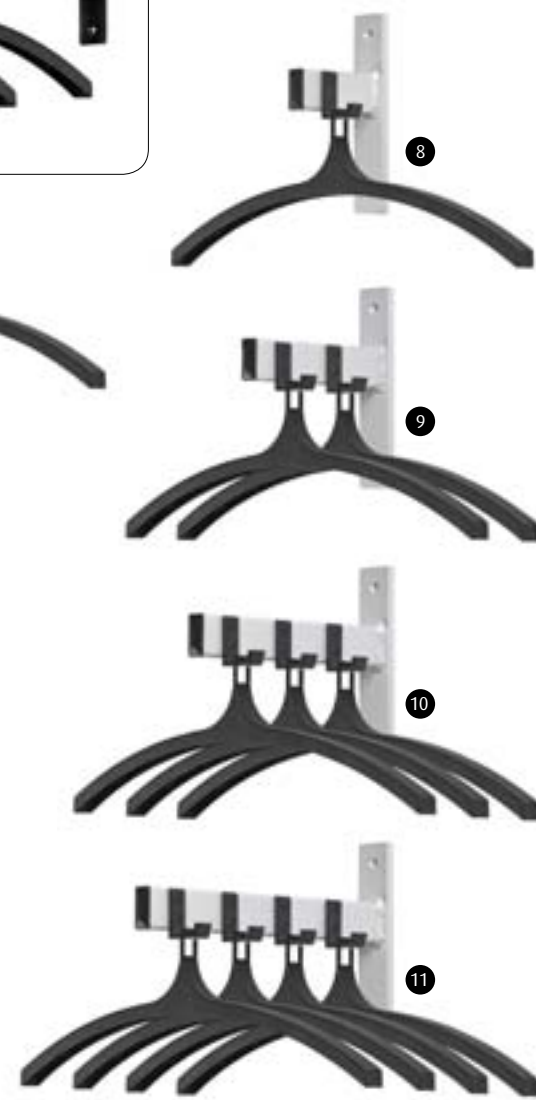

8 Wall mounted coat rack HIQ 1 coat hanger

Wall unit with 1 nylon hook and coat hanger.

Dimensions: L 12, W 5, H 20 cm

Colour:	Model:	Ref.nr.:
■ black, aluminiumgrey	VB 034062	3103 4062