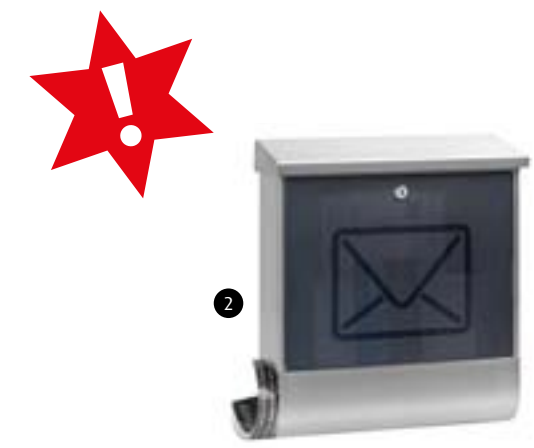

Mailboxes

1 functional
2 design

A varied assortment of standalone and wall or poll-mounted mailboxes. Available in plastic, powder coated steel or stainless steel and suited for all locations.

1 Mailbox with LED lighting
Elegantly designed letter box with a stainless steel front and LED lighting. The opening (37 x 3,8 cm) located under flap. Lighting is activated by a motion sensor and timer and lights the inside as well as the outside.

Dimensions:	L 18.4, W 40, H 39.5 cm
Colour:	Model: Ref.nr.:
■ s/s, silver grey	VB 124914 8912 4914

2 Mailbox Lucenta
Eye-catching mailbox made from brushed stainless steel. The transparent frosted access door has a stylised envelope icon and a chromed lock. Protective coating for a scratch-free finish. Access door restraint makes content retrieval easy and safe. Includes integrated newspaper holder under the mailbox.

Capacity:	18.6 ltr
Dimensions:	L 11.5, W 38, H 42.5 cm
Colour:	Model: Ref.nr.:
■ s/s	VB 653005 8265 3005

3 Mailbox 'Tian'
Stainless steel wall mounted mailbox with opening (24 x 4 cm) under lid, comes with cylinderlock and nametag holder.

Dimensions:	L 15, W 32.5, H 48.5 cm
Colour:	Model: Ref.nr.:
■ matt s/s	VB 440172 3102 8610

4 Mailbox 'Milano'
Stainless steel design mailbox. Under the lid a compartment for letters (26,7 x 3 cm) and packages. With LED light. With system that prevents mail falling out when opening the door.

Dimensions:	L 18.2, W 35.2, H 48.8 cm
Colour:	Model: Ref.nr.:
■ s/s	VB 443843 8232 4202