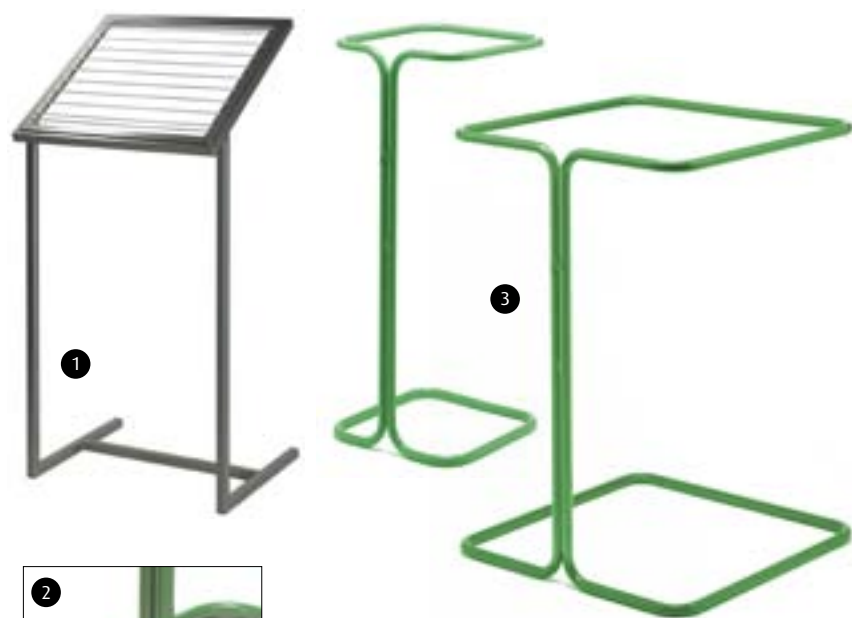

1 Sack holder with elastic straps
Heavy duty sack holder with elastic straps. Height backside: 136 cm, height front side: 106 cm.

Capacity:	240 ltr	
Dimensions:	L 67,5, W 67,5, H 136 cm	
Waste bags:	●●○ 31658459 ●●● 31658503	
Colour:	Model:	Ref.nr.:
☐ grey	VB 204350	3103 5847

2 Wheel Set for Self-Clamping-Sackholders
Powder coated steel wheel set for the Self-Clamping-Sackholders to make the sackholder easy to move. Easily clicked onto the tubular steel frame of the sackholder.

Dimensions:	L 12,5, W 35, H 10 cm	
Colour:	Model:	Ref.nr.:
☒ black	VB 893306	7289 3306

3 Self-Clamping-Sackholder
Powder coated steel tubular frame with patented Self-Clamping sackholder for large volume waste bags. Perfect for the collection of foils, plastics and EPS. Unique and patented Self-Clamping bag-holding system for maximum support of the bag and easy changing. No separate bagholding features required.

Capacity:	400 ltr	1000 ltr	1000 ltr			
Dimensions:	L 53, W 53, H 130 cm	L 80, W 80, H 115 cm	L 69,5, W 69,5, H 170 cm			
Waste bags:	●●○ 31658459 ●●● 31658503					
Optional:	Wheel Set for Self-Clamping-Sackholders, 7289 3306	Wheel Set for Self-Clamping-Sackholders, 7289 3306	Wheel Set for Self-Clamping-Sackholders, 7289 3306			
Colour:	Model:	Ref.nr.:	Model:	Ref.nr.:	Model:	Ref.nr.:
☒ green	VB 893382	7289 3382	VB 893313	7289 3313	VB 893337	7289 3337