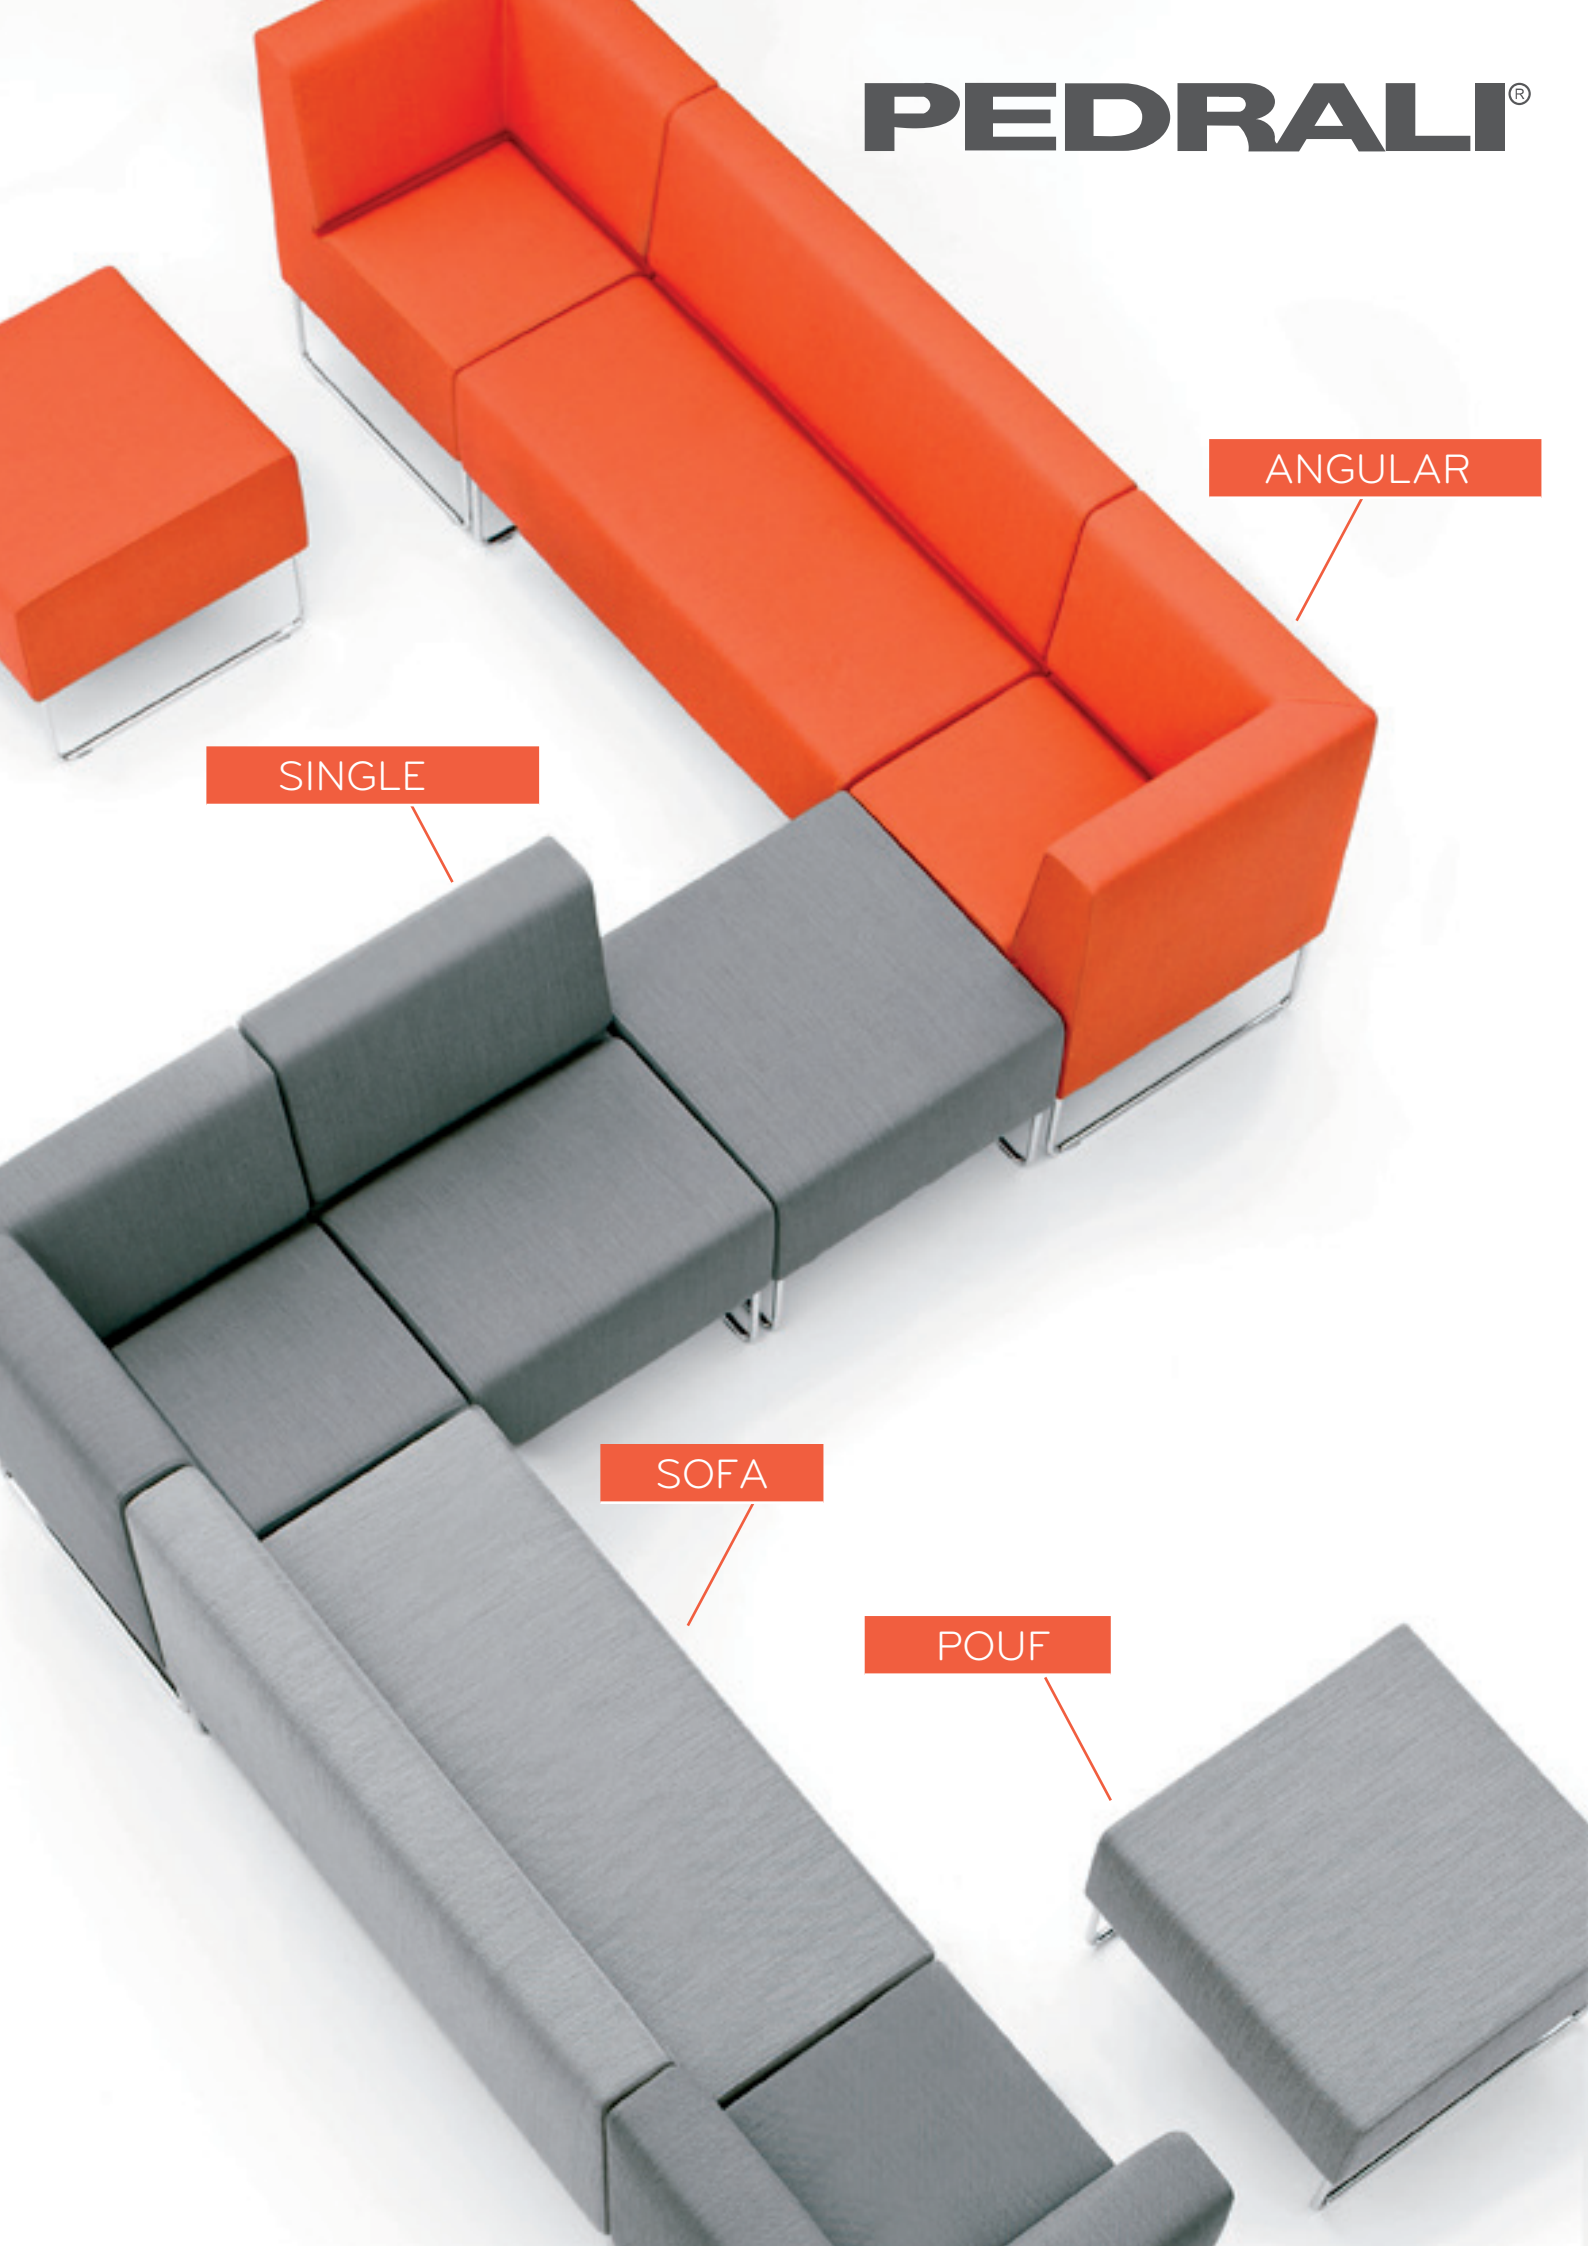

# PEDRALI®

dining height, 450 mm

Wow Ø 650mm

# PEDRALI®

ANGULAR

SINGLE

SOFA

POUF

# PEDRALI®

Ideal for waiting rooms

Several combinations

Fire-retardant

ROUND

RECTANGULAR

SQUARE

**Mmax.nl**